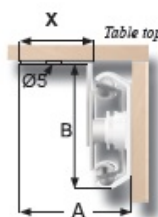

## Description:

Table Extension 9096/600, F/Folded Top, Opening 375mm, BZP, Open Length:600mm, Closed Length:600mm, Wing:220mm

## Item number:

24.04.010-0

Units	Box	Carton	HS Code	Barcode
Pair	1		8302420090	
				5704866088350

In mm	»9096« For Folded Table Tops			
Opening (O)	375	425	425	475
Total Length (T)	600	650	750	700
Wing Size (W)	220	220	320	220
Slide Width (A)	41	41	41	41
Slide Height (B)	40	40	40	40
Wing Width (X)	21	21	21	21
Load Capacity	60 kg.	60 kg.	60 kg.	60 kg.
Item No.:	24.04.010	24.04.020	24.04.030	24.04.040